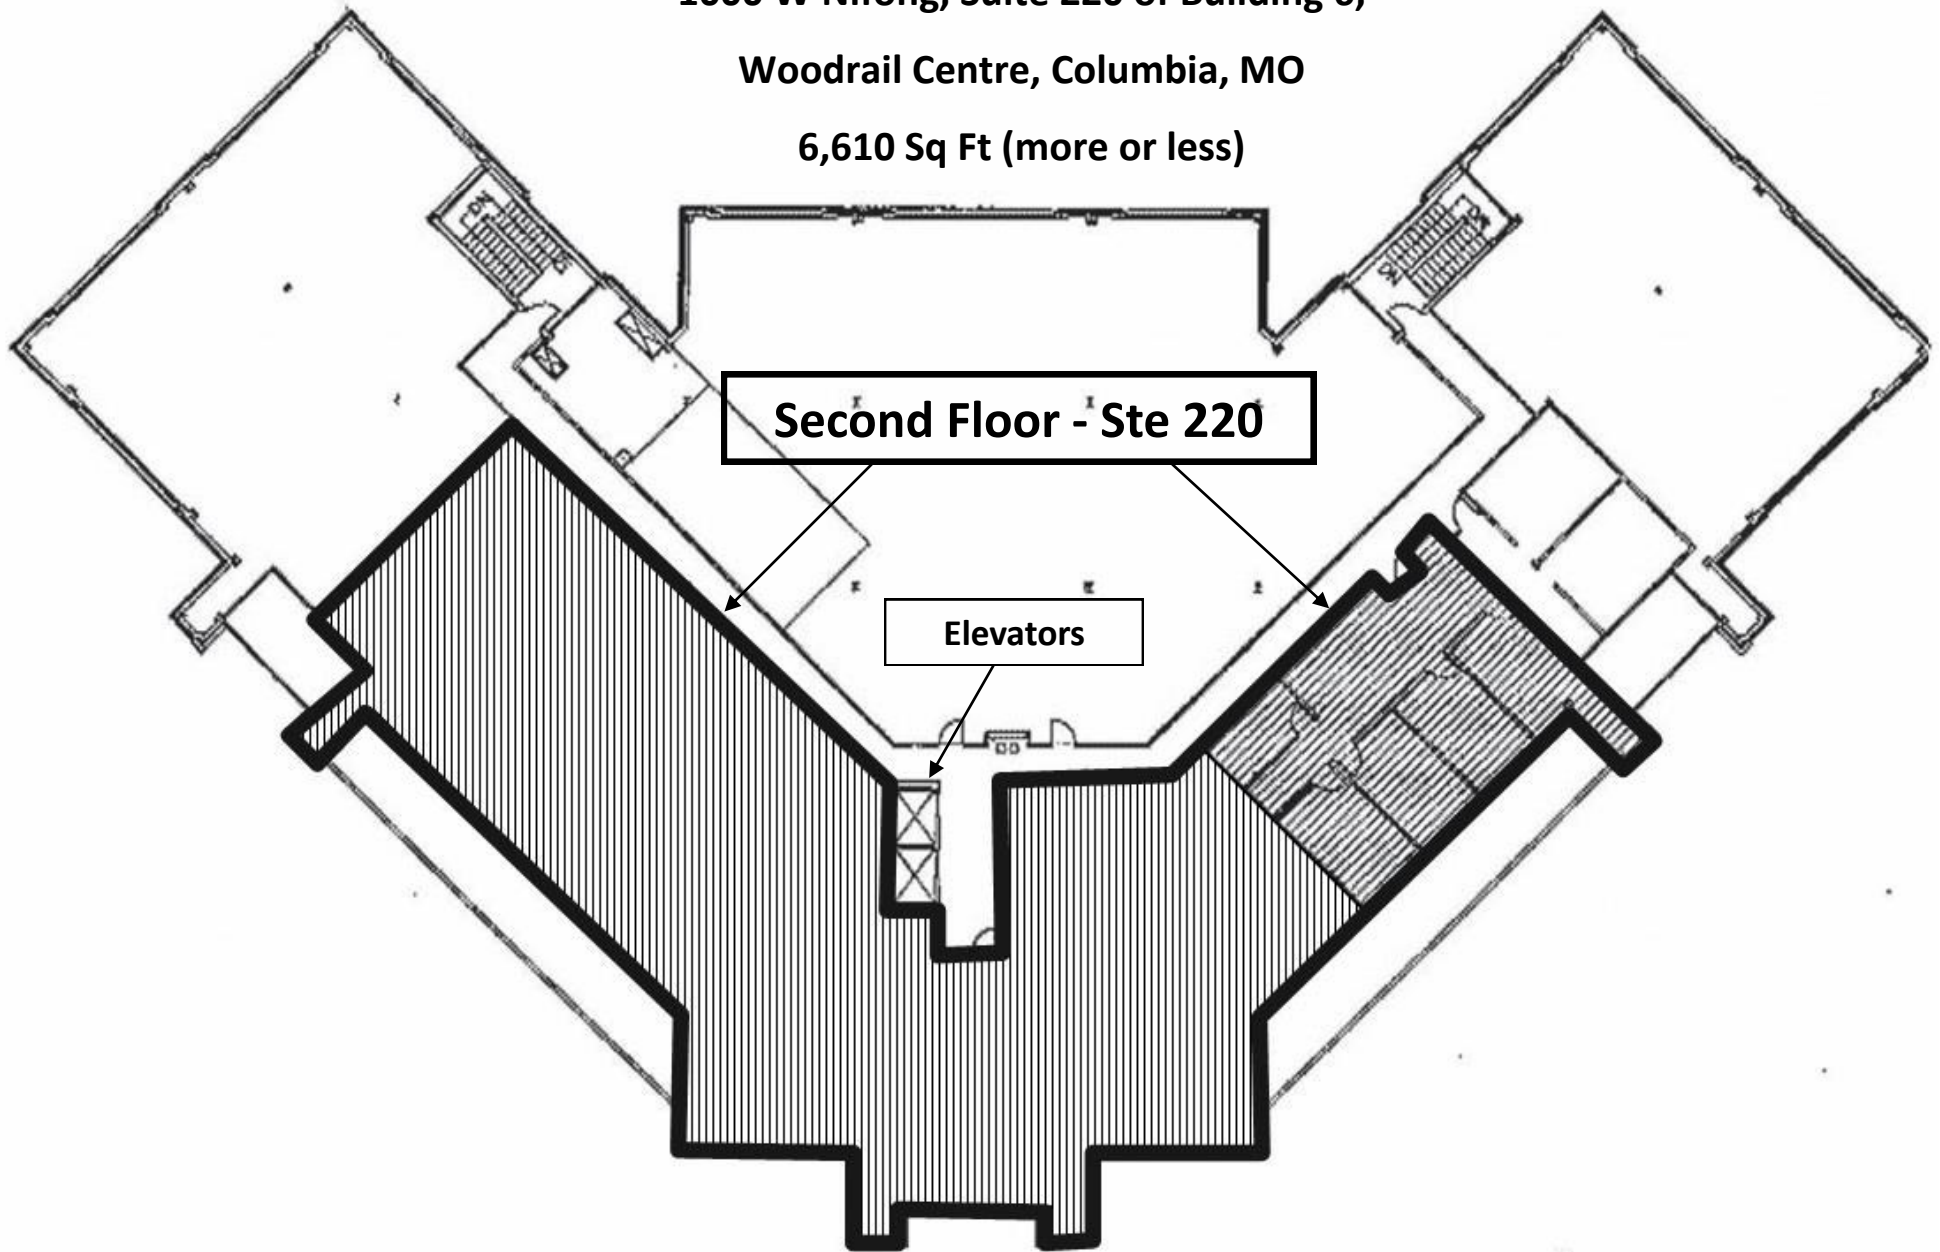

1000 W Nifong, Suite 220 of Building 6,
Woodrail Centre, Columbia, MO
6,610 Sq Ft (more or less)

CENTRAL STATES
BROKERS & AUCTIONEERS

"A new direction in real estate"

800-499-6774

BrokersAndAuctioneers.org