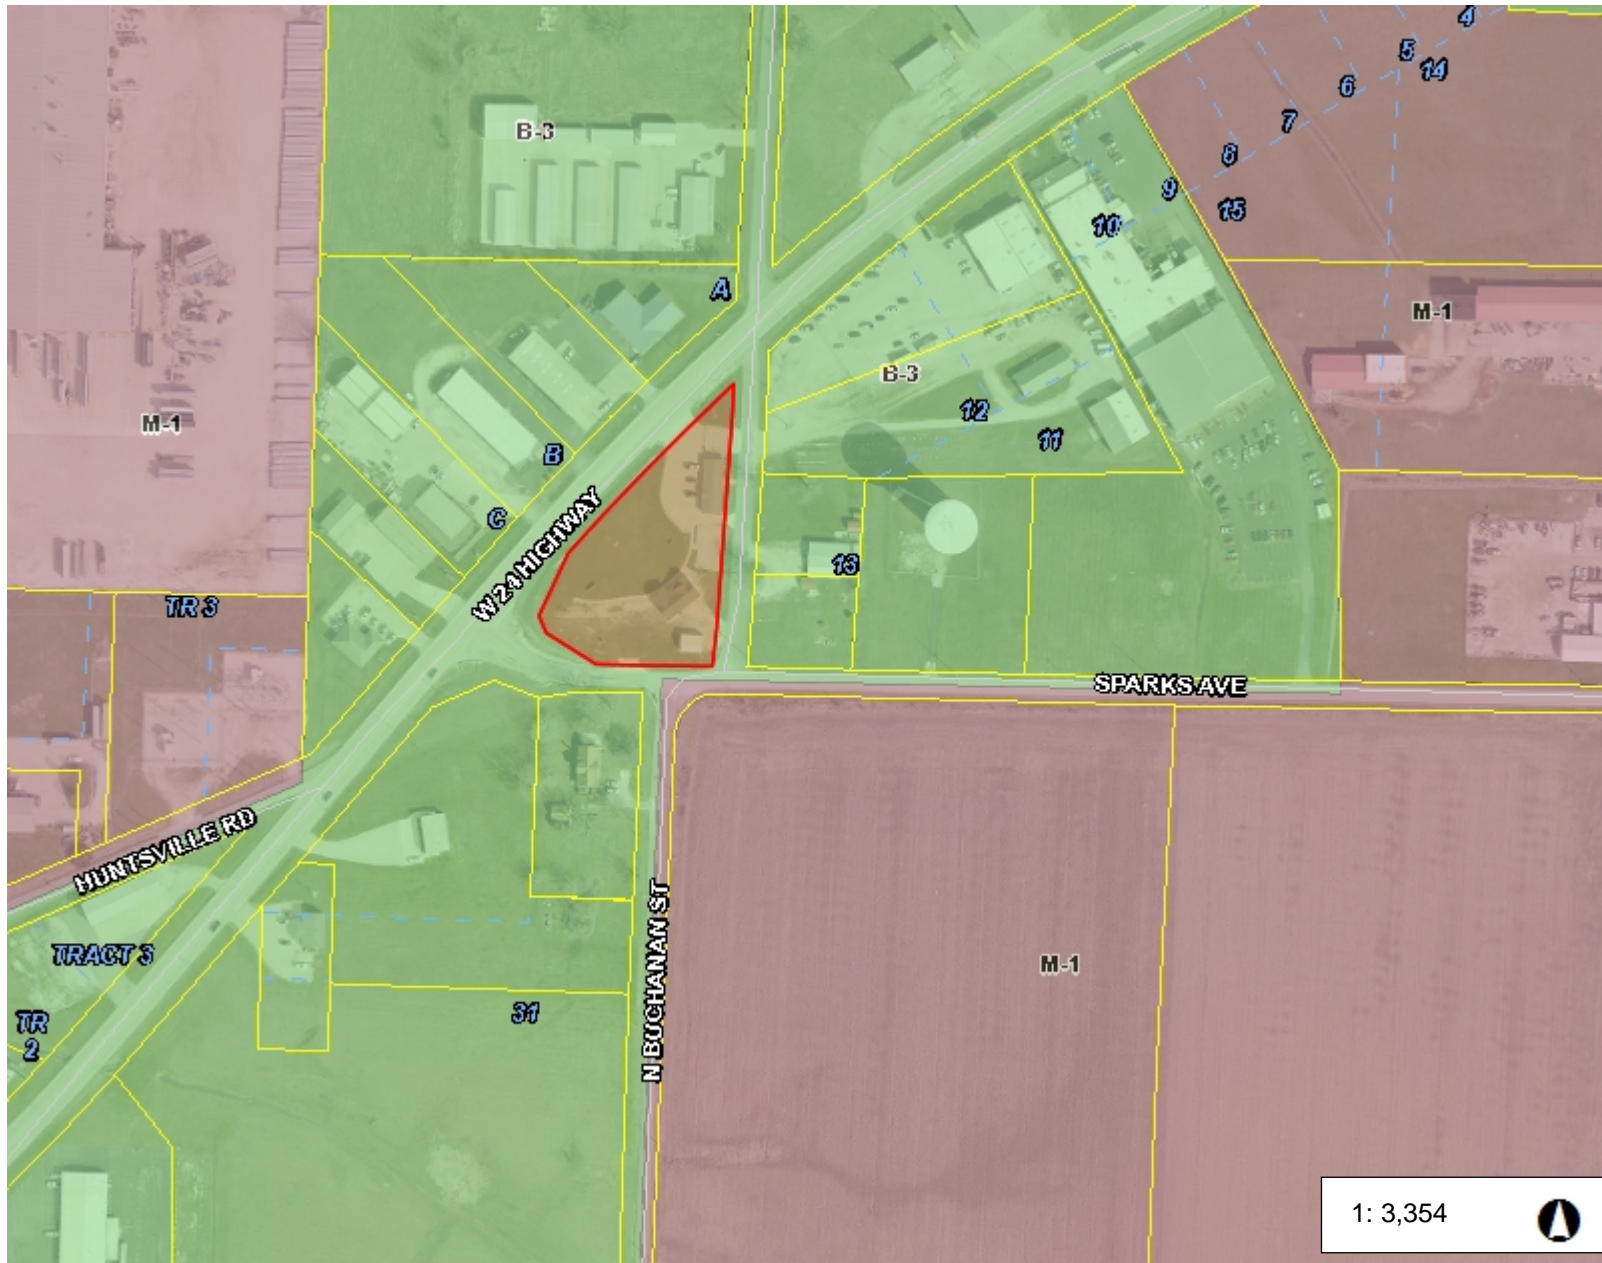

Moberly, MO

Legend

- Road Centerline
- Corporate Limit
- Parcel
- Land Hook
- Original Lot
- Lot Number
- Stream
- Zoning**
- B-1
- B-2
- B-3
- B-3(PD)
- M-1
- M-P
- N-1
- R-1
- R-1(PD)
- R-2
- R-2(PD)
- R-3
- R-3(PD)

1: 3,354

This map is a user generated static output from an Internet mapping site and is for reference only. Data layers that appear on this map may or may not be accurate, current, or otherwise reliable.
 THIS MAP IS NOT TO BE USED FOR NAVIGATION